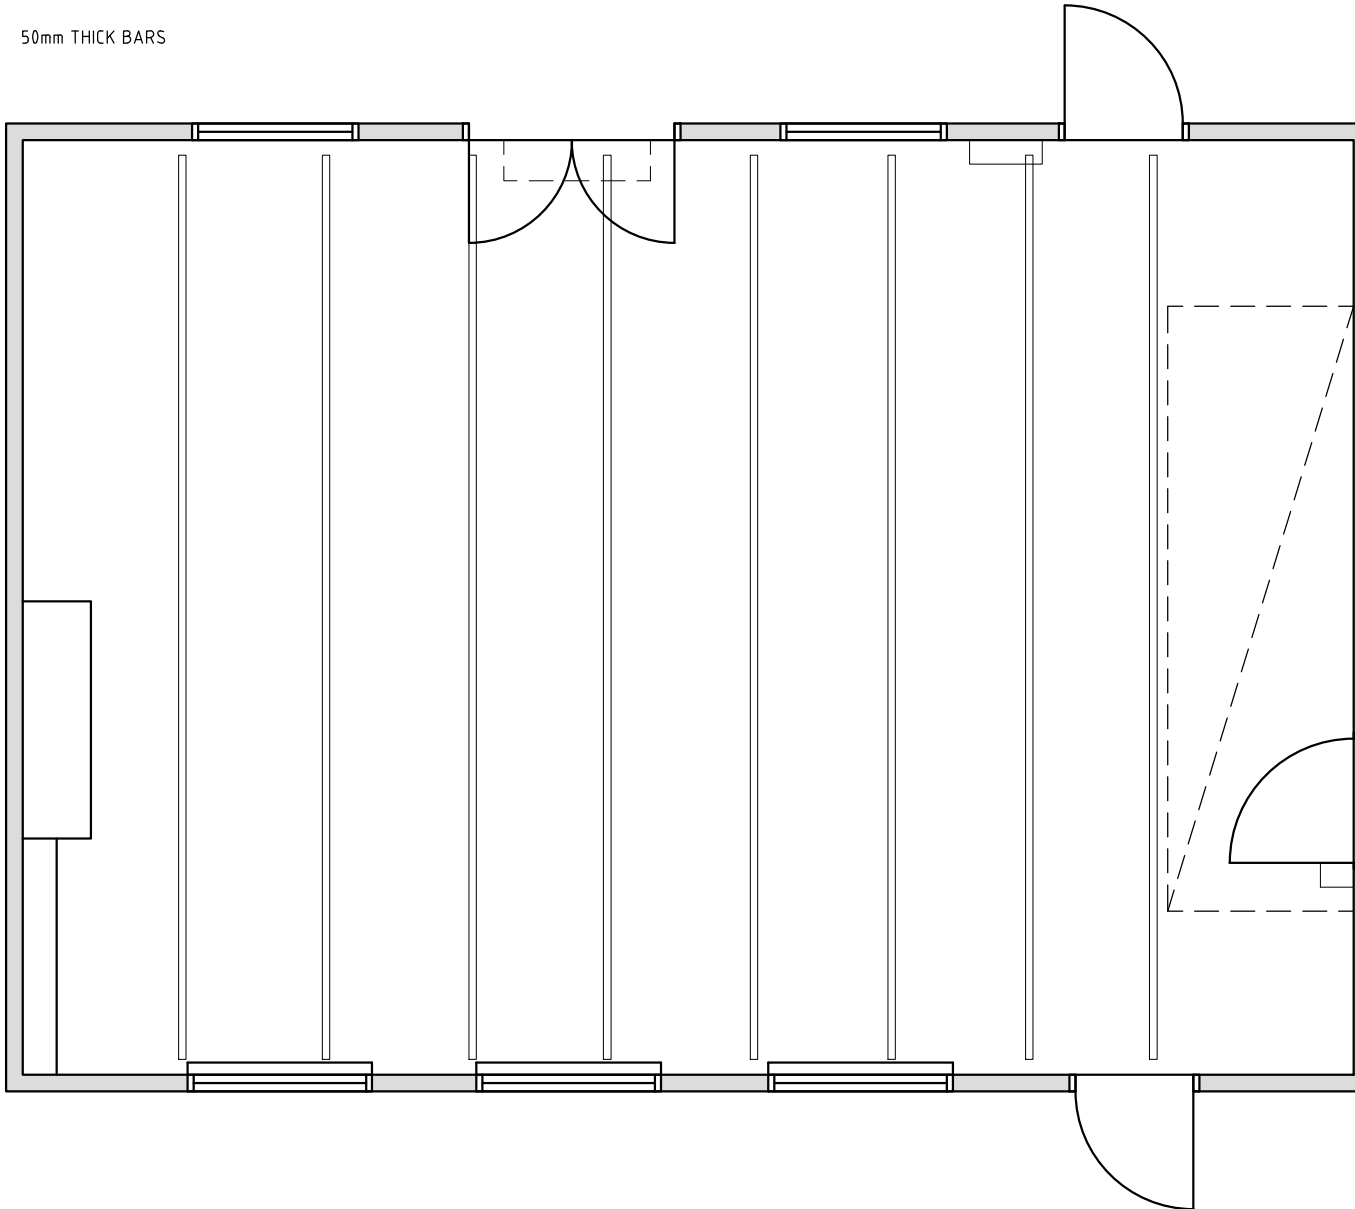

50mm THICK BARS

LA MAMA LIGHTING BARS  
SCALE 1:50

1 METRE