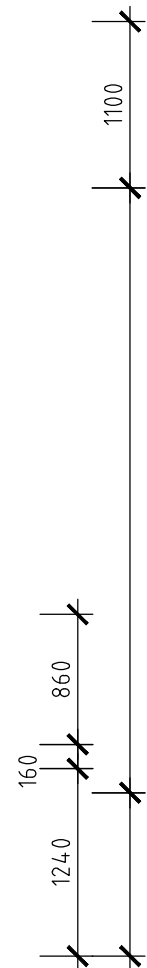

AIRCON UNIT 2670mm FROM FLOOR LEVEL
UNIT 310mm TALL 270mm DEEP

DOUBLE DOOR LOCKING BOLTS PROTRUDE
FROM DOOR 130mm
460mm FROM FLOOR
460mm FROM TOP OF DOORS

WINDOWS HAVE 80mm WIDE SILL
1380mm FROM FLOOR LEVEL

1 METRE

LA MAMA FLOOR PLAN
SCALE 1:50