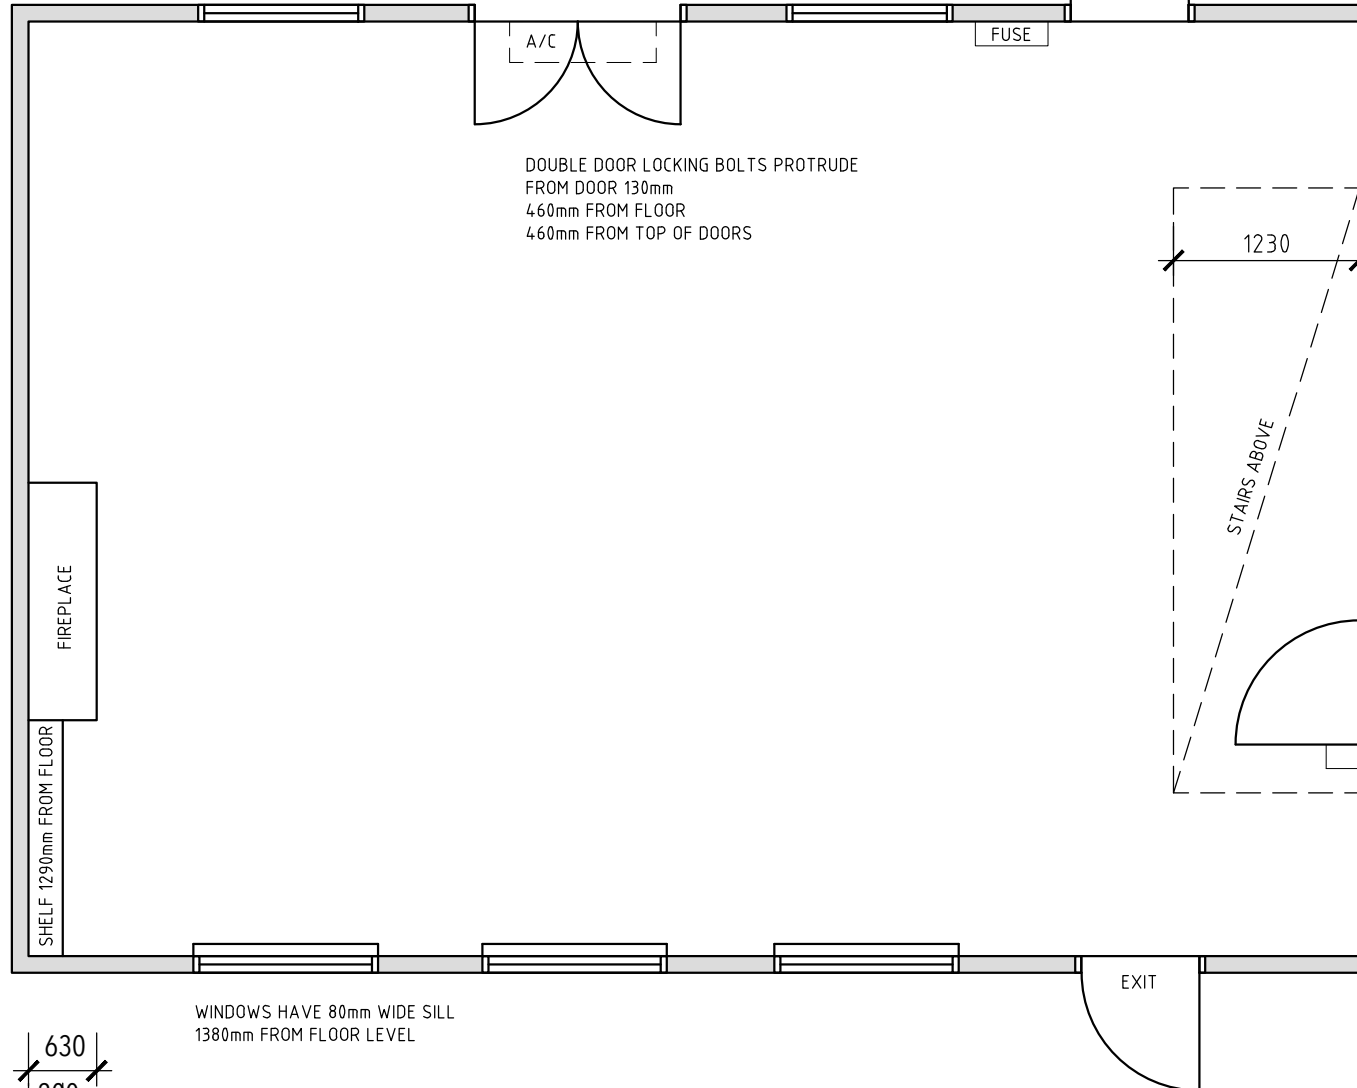

AIRCON UNIT 2670mm FROM FLOOR LEVEL
UNIT 310mm TALL 270mm DEEP

DOUBLE DOOR LOCKING BOLTS PROTRUDE
FROM DOOR 130mm
460mm FROM FLOOR
460mm FROM TOP OF DOORS

WINDOWS HAVE 80mm WIDE SILL
1380mm FROM FLOOR LEVEL

1 METRE

LA MAMA FLOOR PLAN
SCALE 1:50