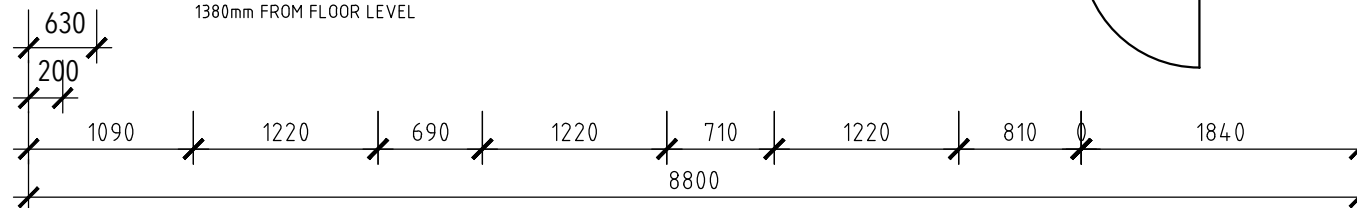

AIRCON UNIT 2670mm FROM FLOOR LEVEL
UNIT 310mm TALL 270mm DEEP

DOUBLE DOOR LOCKING BOLTS PROTRUDE
FROM DOOR 130mm
460mm FROM FLOOR
460mm FROM TOP OF DOORS

WINDOWS HAVE 80mm WIDE SILL
1380mm FROM FLOOR LEVEL

1 METRE

LA MAMA FLOOR PLAN
SCALE 1:50