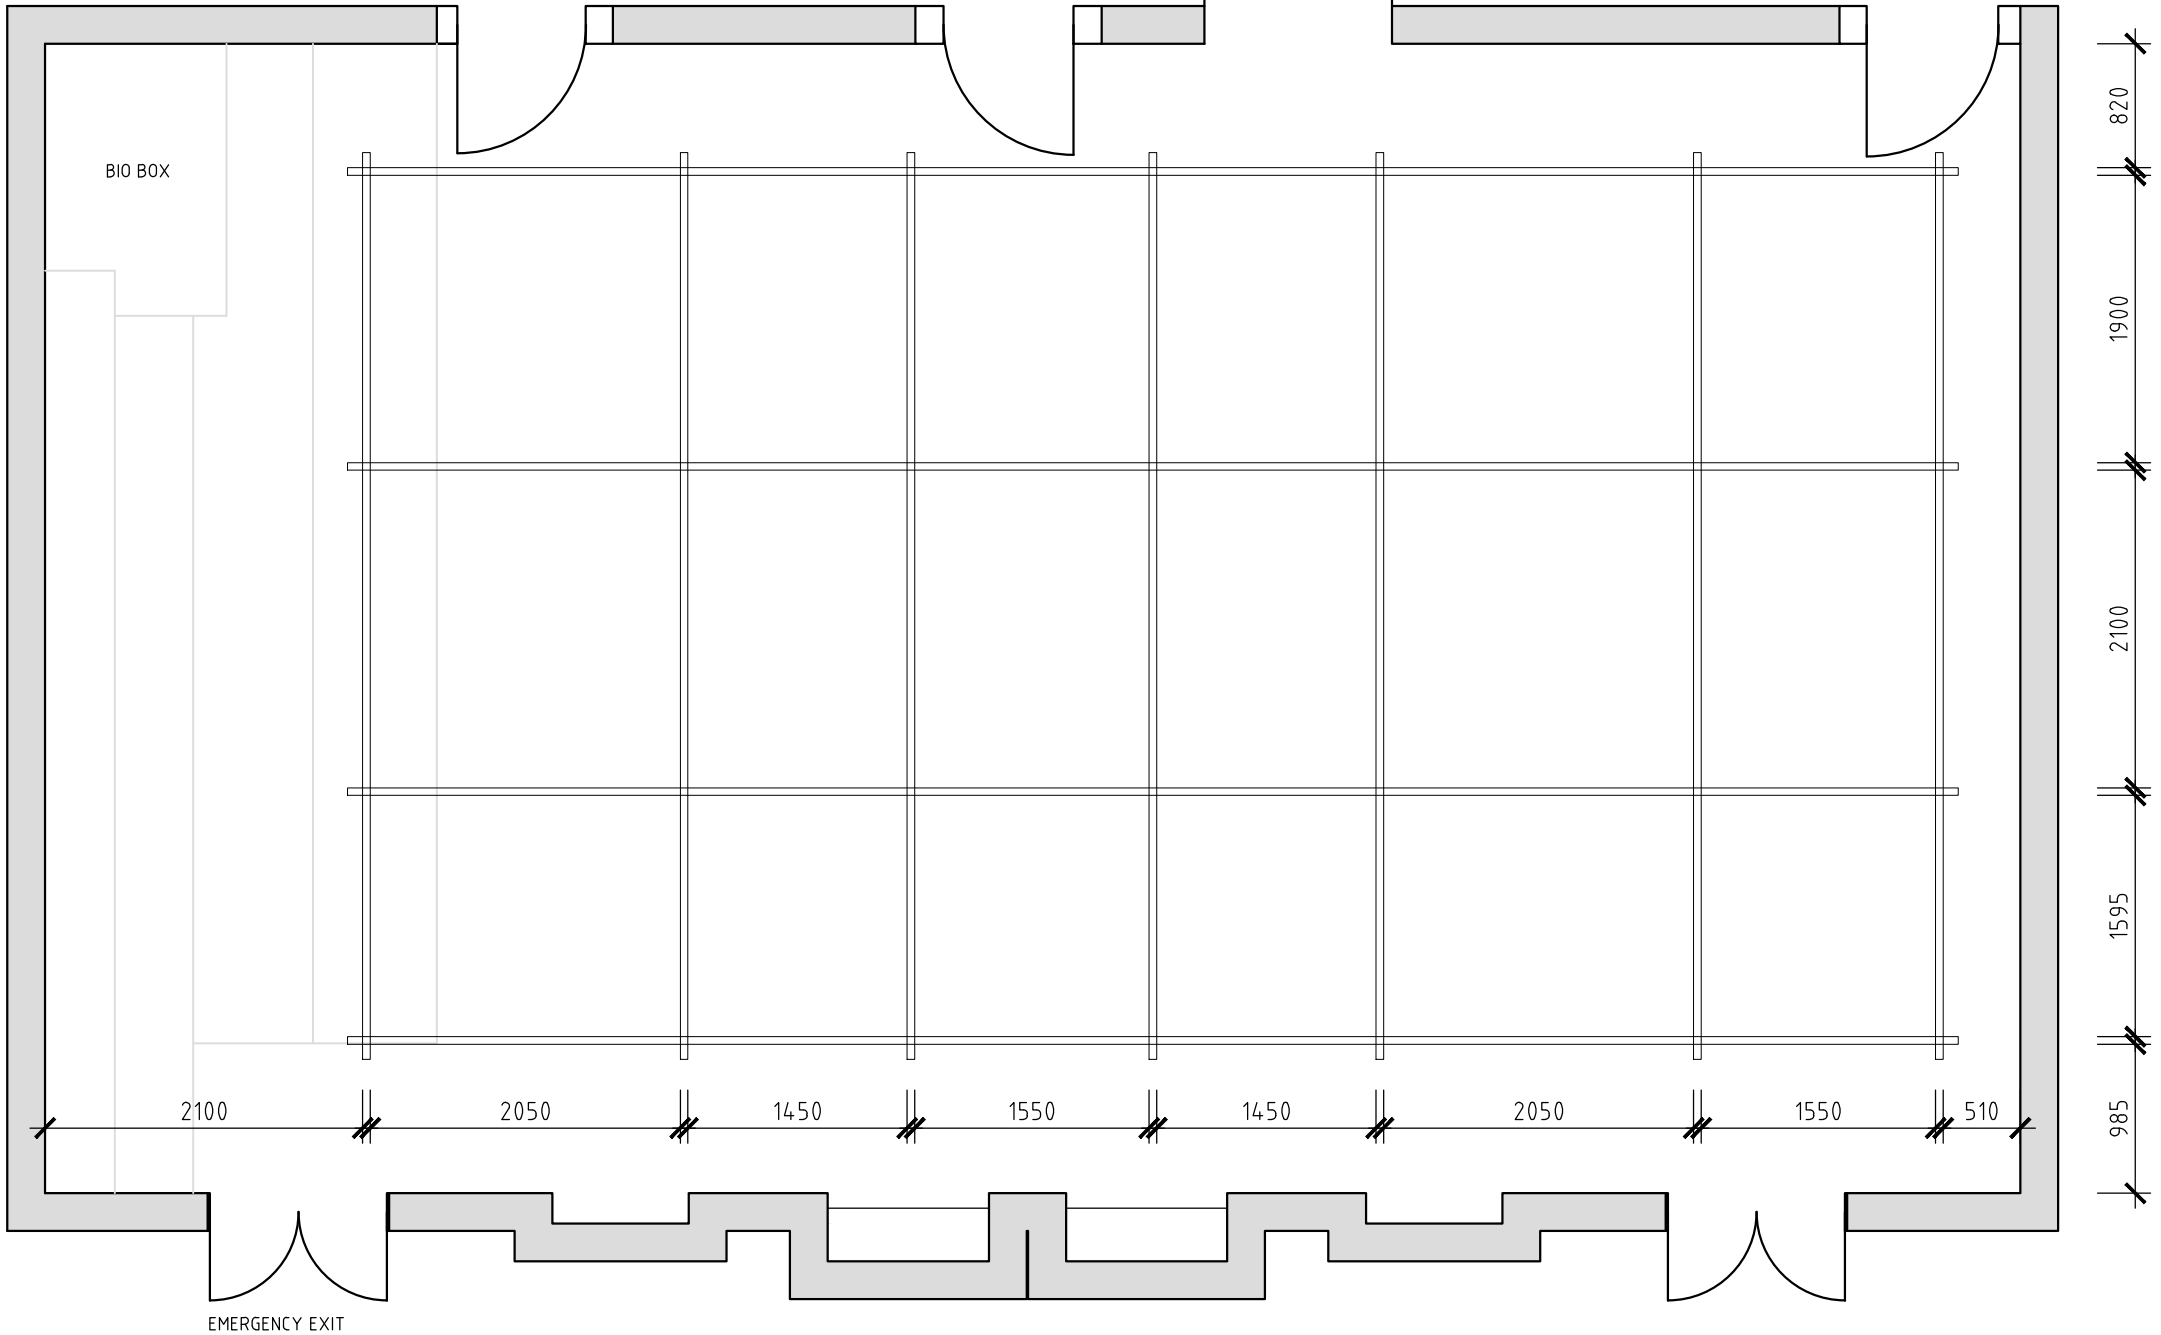

COURTHOUSE LIGHTING PLAN

SCALE 1:50

1 METRE

BIO BOX

DRESSING ROOM
EMERGENCY EXIT

TECH STORE

FOYER

FOYER

2100

2050

1450

1550

1450

2050

1550

510

820

1900

2100

1595

985

EMERGENCY EXIT